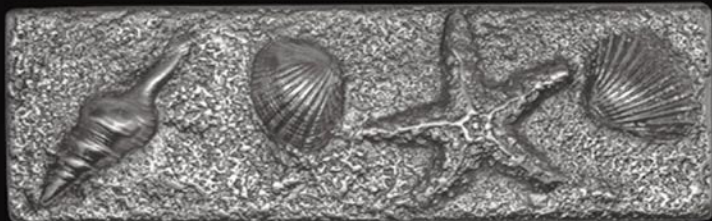

The Nature Collection

SS-6 Big Shell 6" x 6"

... Seashells ...

alloy arts

New
Collection

Handmade Solid Metal Tiles

SS-14 Starfish Liner 2 1/2" x 7 1/2"

SS-15 ORB 5 Shell Liner 2 1/2" x 7 1/2"

SS-3 Sand Liner 2 1/2" x 7 1/2"

ALLOY 55

RED BRONZE

OIL RUBBED BRONZE

WHITE BRONZE

"Each tile is available in every metal and finish shown above. Our tiles are cast and finished by hand, one piece at a time from only the finest solid metals."