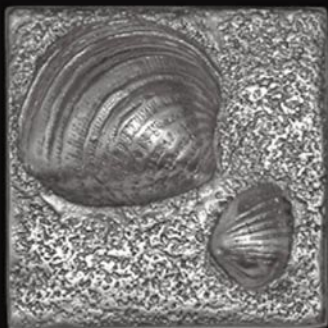

The Nature Collection

SS-6 Big Shell 6" x 6"

... Seashells ...

alloy arts

New
Collection

Handmade Solid Metal Tiles

SS-14 Starfish Liner 2 1/2" x 7 1/2"

SS-15 ORB 5 Shell Liner 2 1/2" x 7 1/2"

SS-3 Sand Liner 2 1/2" x 7 1/2"

ALLOY 55

RED BRONZE

OIL RUBBED BRONZE

WHITE BRONZE

"Each tile is available in every metal and finish shown above. Our tiles are cast and finished by hand, one piece at a time from only the finest solid metals."

SS-9 Seahorse 4" x 4"

SS-2 Sand 4" x 4"

SS-8 3 Shell 4" x 4"

SS-10 Clam 4" x 4"

RR-3 ORB River rock Liner 2 1/2" x 7 1/2"

SS-12 2 Shell 4" x 4"

SS-13 ORB Scallop 4" x 4"

RR-2 ORB River Rock 4" x 4"

SS-11 Starfish 4" x 4"

SS-16 4 Shell Liner 2 1/2" x 7 1/2"

SS-5 Seahorse 6" x 6"

SS-19 Nautilus 2" x 2"

SS-18 Cone 2" x 2"

RR-1 River Rock 6" x 6"

SS-17 Scallop 2" x 2"

SS-1 Sand 6" x 6"